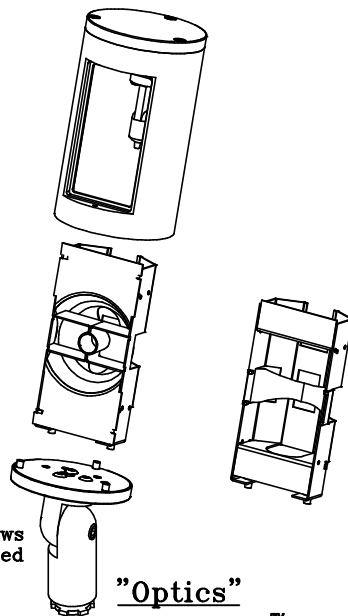

"Accessory Options"

Features:

- All Precision Machined Aluminum Construction.
- Locking O-Ring Compression Knuckle (THE L.O.C.K.™) Allows Vertical to Horizontal Aiming and Provides Integral, Sealed Wireway.
- T4 Lamp Holder With 250°C, 18 Ga. Wire Leads (Leads Extend 6" Beyond Mounting Knuckle).
- Utilizes any T4 Lamp Up To 50 Watts.
- Gasketed End Caps, Forms Raintight Optical Compartment With Clear, Tempered, Glass Lens, Factory Sealed.
- Polyester Powdercoat Finishes Standard, (Specify).

Spot

Flood

"Optics"

See OPTIKIT™ Submittal Sheet for Field Interchangeable Optics Ordering Information.

ETL LISTED
CONFORMS TO ANSI/UL
STANDARD 1838 AND UL SUBJECT 8750
CERTIFIED TO CAN/CSA
STANDARD C22.2 NO. 9

CATALOG NUMBER LOGIC

EXAMPLE: RU - FL - 64 - BLP - 9 - 11 - CS

Series: _____

Optics: _____

SP - Spot

FL - Flood

Lamp Type: _____

0 - By Others

20 - Q20T4/CL-12V(20W)

64 - Q35T4/CL-12V(35W)

65 - Q50T4/CL-12V(50W)

Finish: _____

Powdercoat	Satin	Wrinkle
Bronze	BZP	BZW
Black	BLP	BLW
White (Gloss)	WHP	WHW
Aluminum	SAP	—
Verde	—	VER

Lens Type: _____

9 - Clear (Standard)

10 - Spread

13 - Rectilinear

Shielding: _____

11 - Honeycomb Baffle

Accessories: _____

CS - Cutoff Snoot

BD - Adjustable Barn Doors

For Remote Transformers
See Sheets TRSS Series, TR Series,
Power Pipe, Power Pipe II or Power
Canopy in Accessory Section.

RUSHMORE SERIES™

8/03

B-K LIGHTING, INC.

DRAWING NUMBER
SUB-1200-02