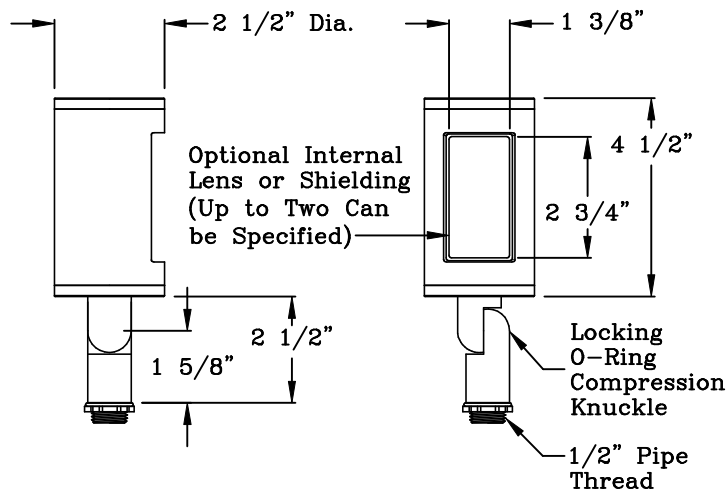

"Accessory Options"

Cutoff Snoot

Adj. Barn Doors

Features:

- All Precision Machined Aluminum Construction.
- Locking O-Ring Compression Knuckle (THE L.O.C.K.™) Allows Vertical to Horizontal Aiming and Provides Integral, Sealed Wireway.
- T4 Lamp Holder With 250°C, 18 Ga. Wire Leads (Leads Extend 6" Beyond Mounting Knuckle).
- Utilizes any T4 Lamp Up To 50 Watts.
- Gasketed End Caps, Forms Raintight Optical Compartment With Clear, Tempered, Glass Lens, Factory Sealed.
- Polyester Powdercoat Finishes Standard, (Specify).

Spot

Flood

"Optics"

See OPTIKIT™ Submittal Sheet for Field Interchangeable Optics Ordering Information.

ETL LISTED
CONFORMS TO ANSI/UL
STANDARD 1838 AND UL SUBJECT 8750
CERTIFIED TO CAN/CSA
STANDARD C22.2 NO. 9